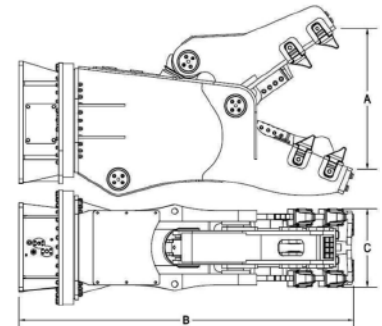

ROTATING PULVERIZER RRP25

IT

- MADE IN ITALY <
- GREAT VERSATILITY <
- EXCELLENT FOR PRIMARY & SECONDARY DEMOLITION <
- HARDOX WEAR-RESISTANT PARTS <
- INTERCHANGEABLE TEETH & BLADES <
- 360° HYDRAULIC ROTATION <

MATCH IT WITH

DATA SHEET

	EU	USA
Excavator weight	25 - 32 t	25 - 32 t
Equipment weight	2500 kg	5511 lb
Opening A	880 mm	34,6 inch
Length B	2400 mm	94,5 inch
Width C	530 mm	20,8 inch
Maximum oil pressure	340 bar	4931 psi
Required oil supply	250 - 300 L/min	66 - 79 gal/min
Rotation oil pressure	120 - 130 bar	1740 - 1885 psi
Rotation oil flow	50 - 60 L/min	13 - 16 gal/min