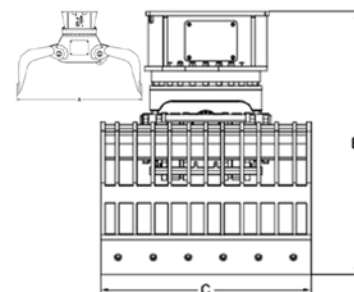

RDG5

MADE IN ITALY <

GREAT VERSATILITY <

EXCELLENT FOR DEMOLITION & HANDLING <

HARDOX WEAR-RESISTANT PARTS <

INTERCHANGEABLE BLADES <

360° HYDRAULIC ROTATION <

MATCH IT WITH

DATA SHEET

	EU	USA
Excavator weight	4 - 8 t	4 - 8 t
Equipment weight	420 kg	926 lb
Opening A	1555 mm	61,2 inch
Height B	1107 mm	43,6 inch
Width C	500 mm	20 inch
Maximum oil pressure	200 bar	2900 psi
Required oil supply	30 L/min	8 gal/min
Rotation oil pressure	50 bar	725 psi
Rotation oil flow	15 L/min	4 gal/min